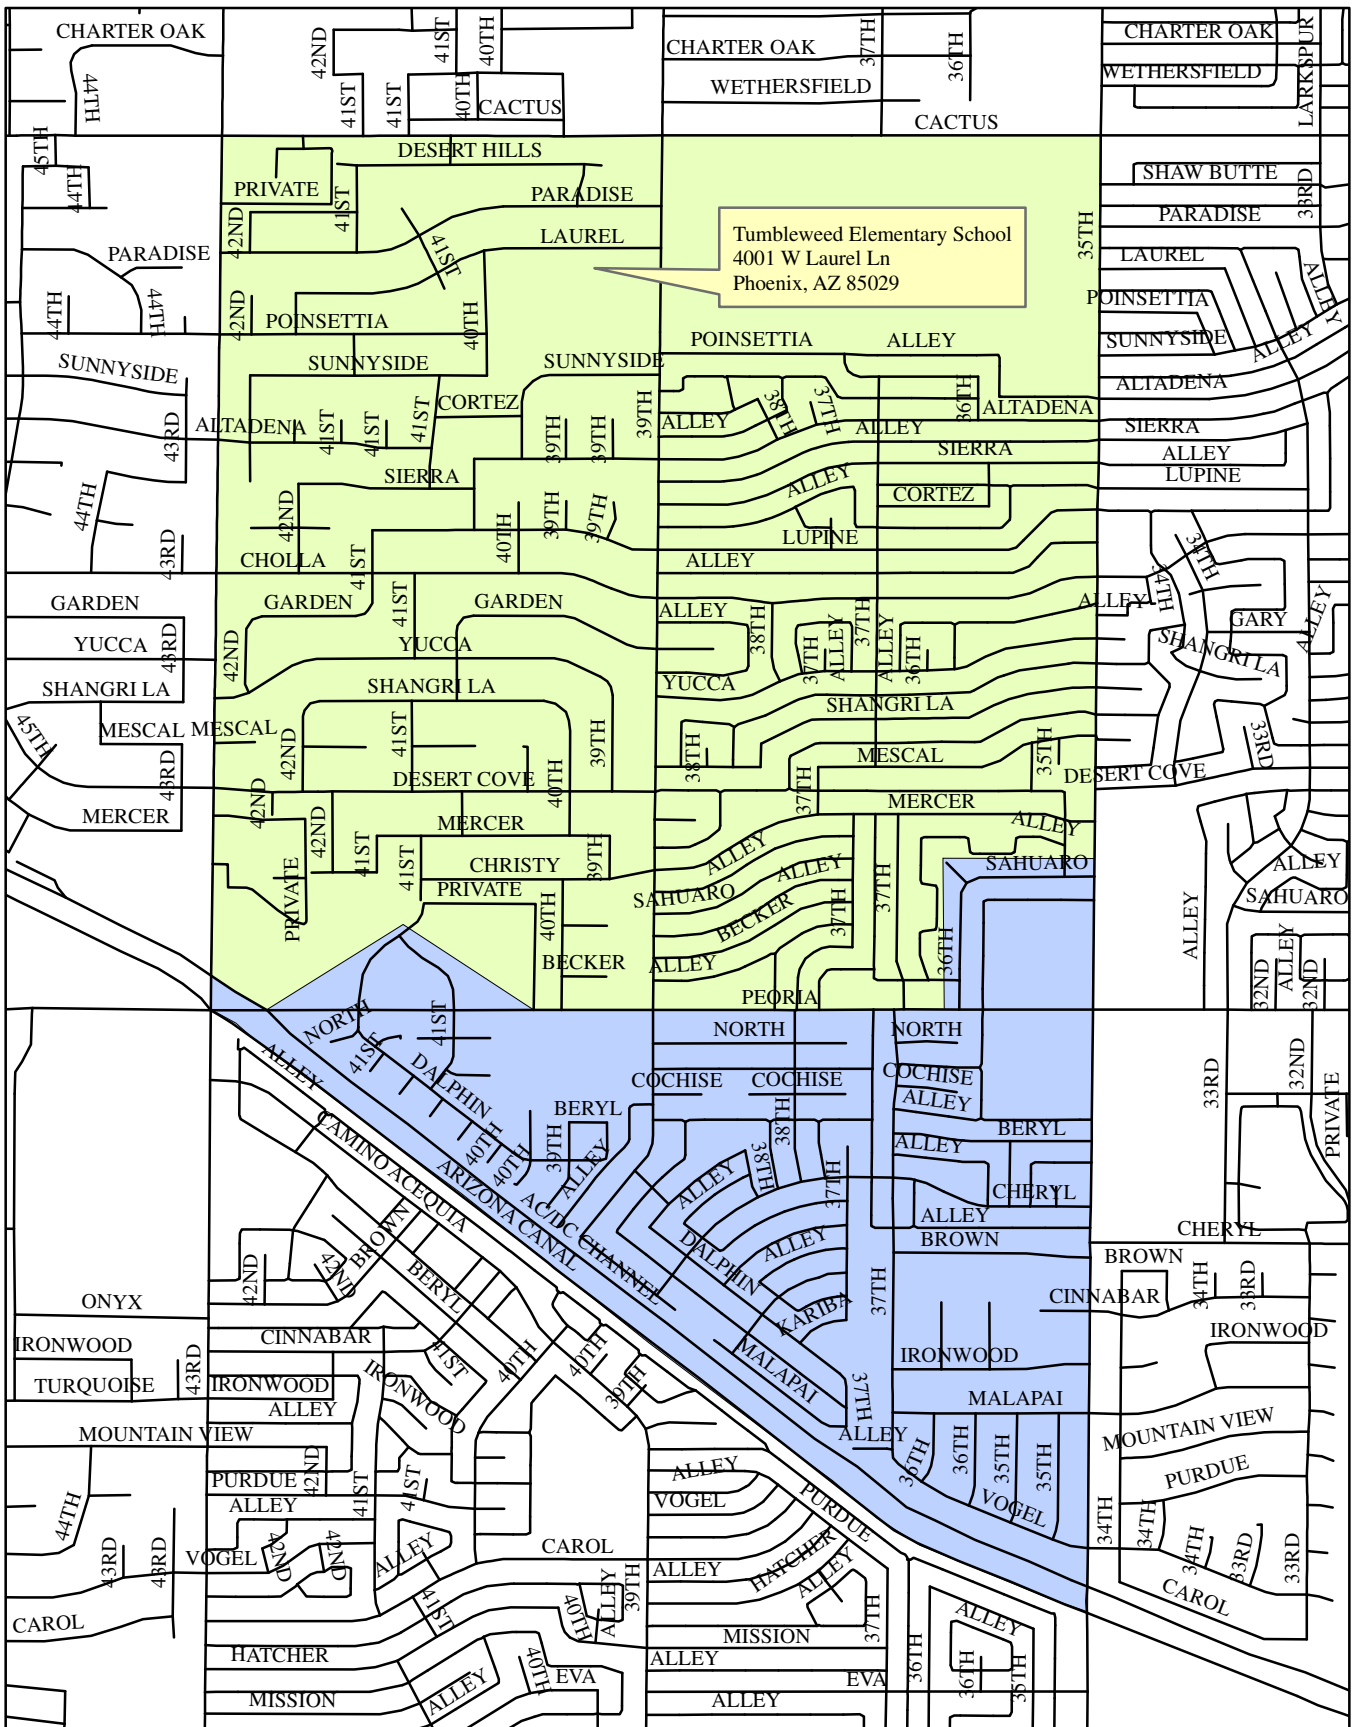

Tumbleweed Attendance & Walk Boundaries

Tumbleweed Elementary School
4001 W Laurel Ln
Phoenix, AZ 85029

- Walk Boundary
- Attendance Boundary

Washington Elementary Schools
Transportation Department
Tom Davis
602-896-5249