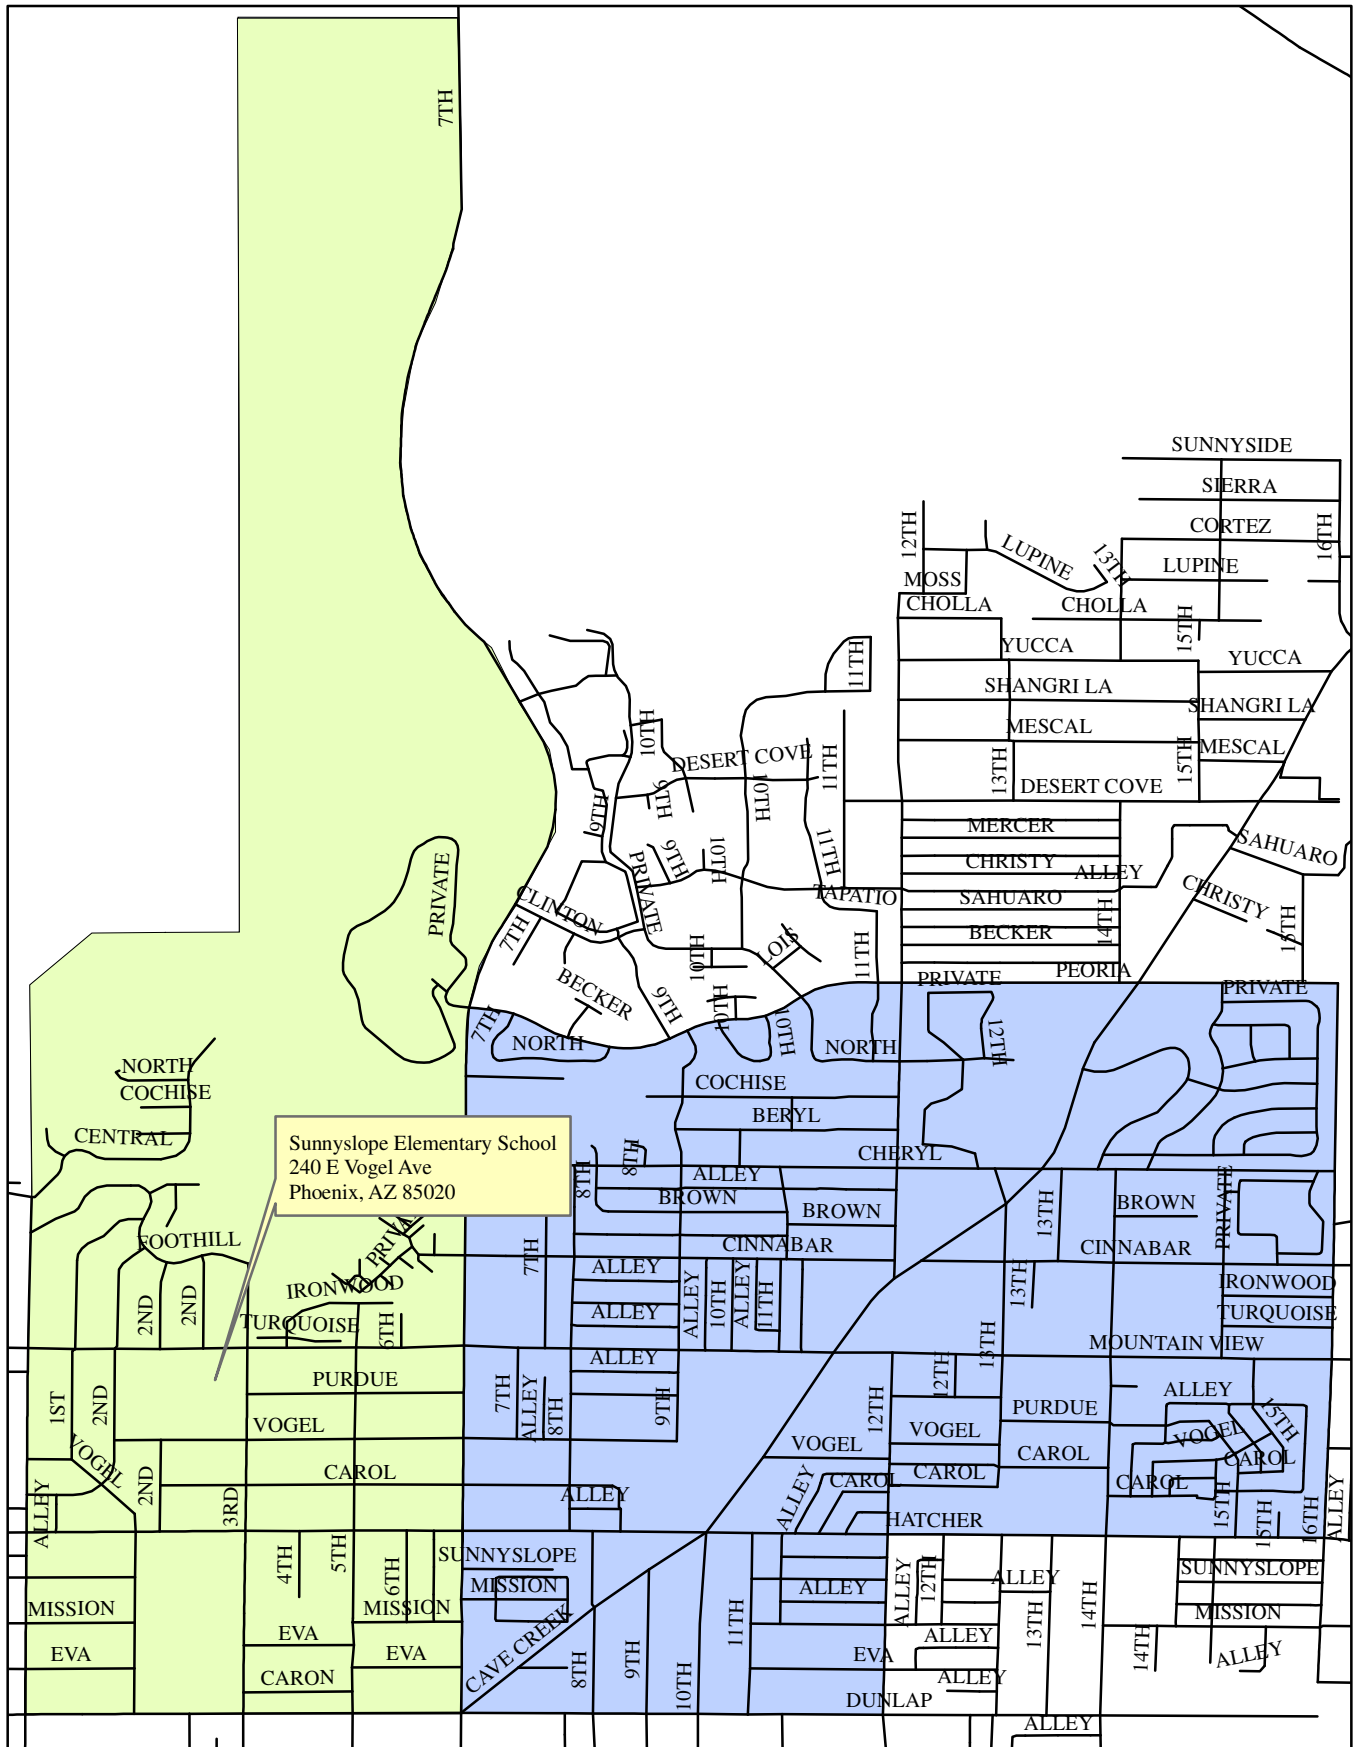

Sunnyslope Attendance & Walk Boundaries

Sunnyslope Elementary School
 240 E Vogel Ave
 Phoenix, AZ 85020

- Attendance Boundary
- Walk Boundary

Washington Elementary Schools
 Transportation Department
 Tom Davis
 602-896-5249