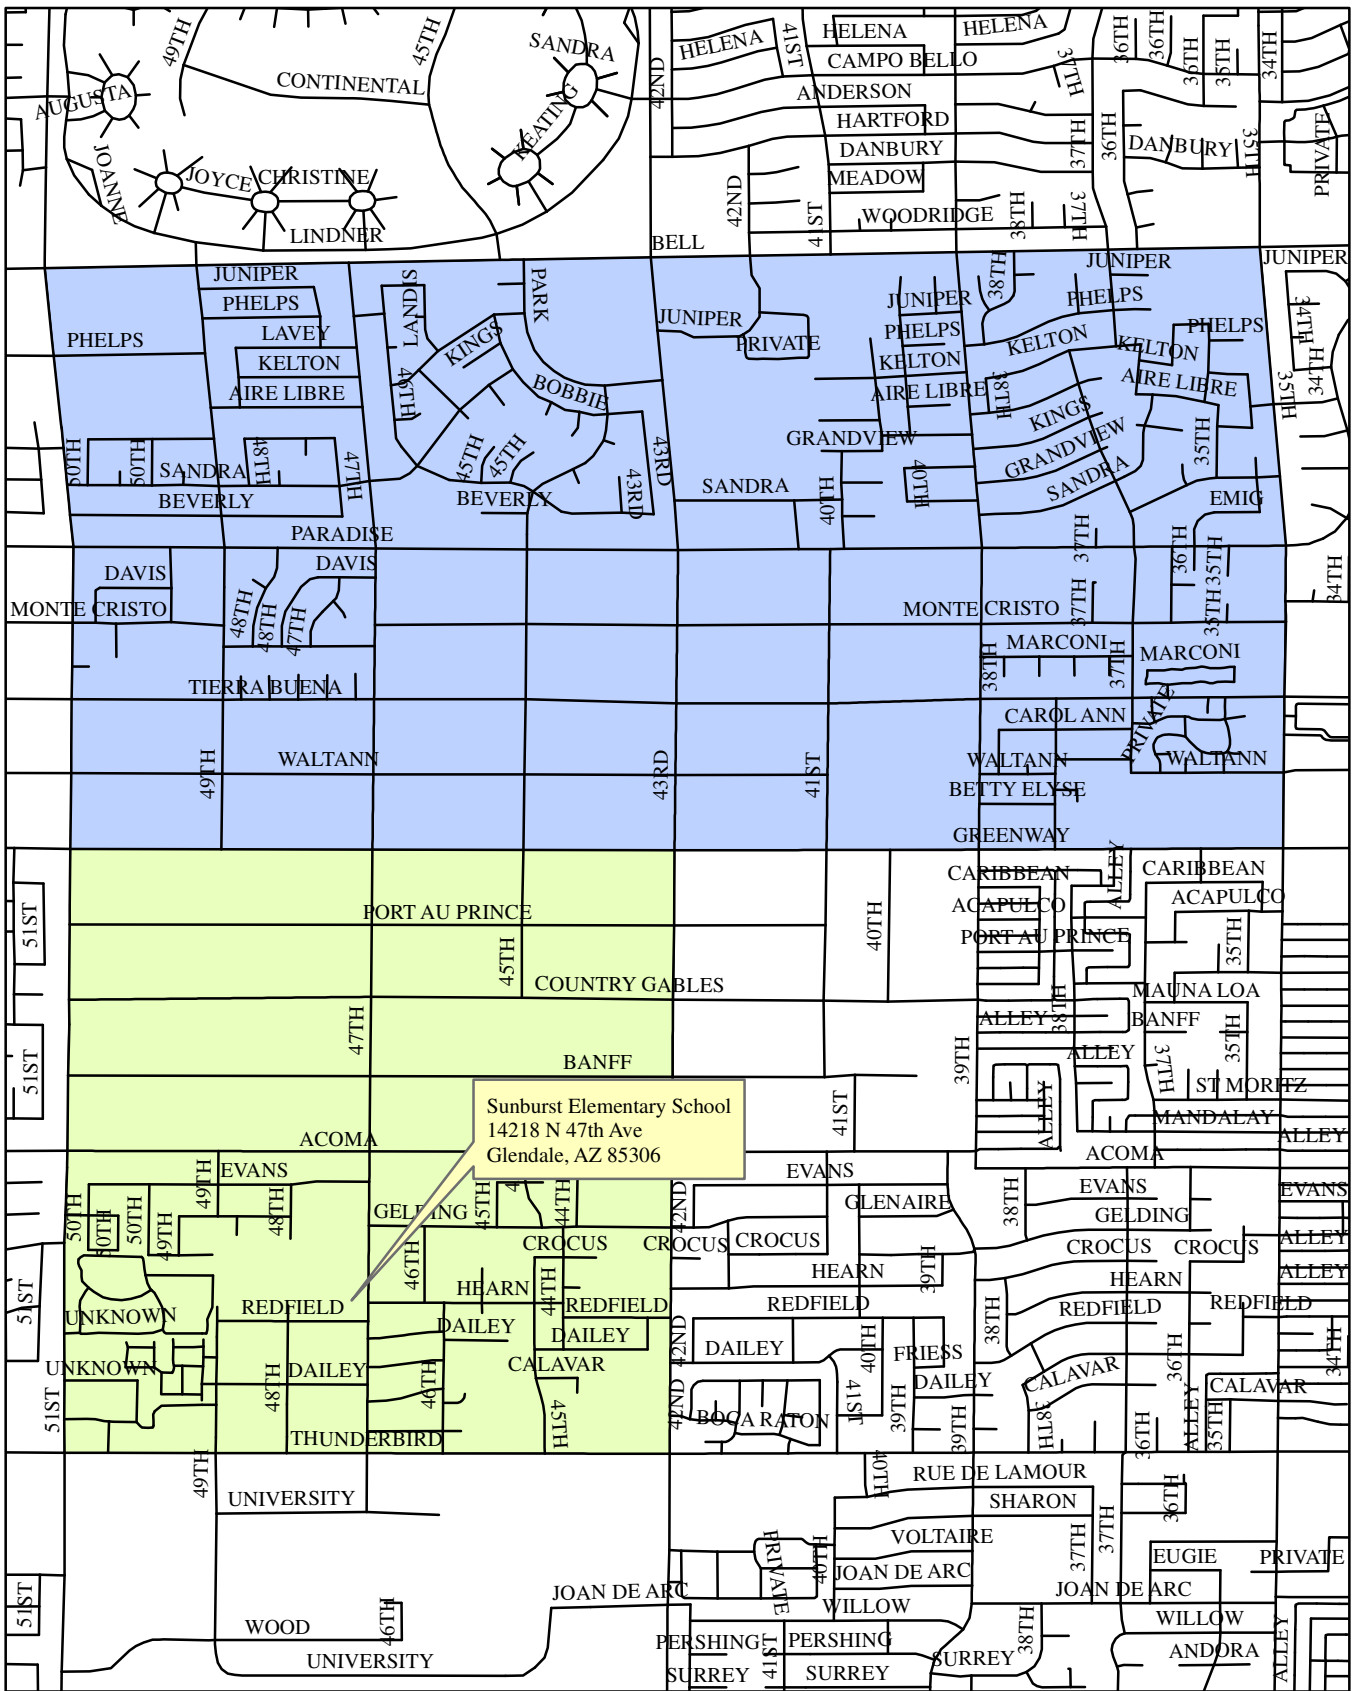

# Sunburst Attendance & Walk Boundaries

Walk Boundary  
 Attendance Boundary

Washington Elementary Schools  
 Transportation Department  
 Tom Davis  
 602-896-5249