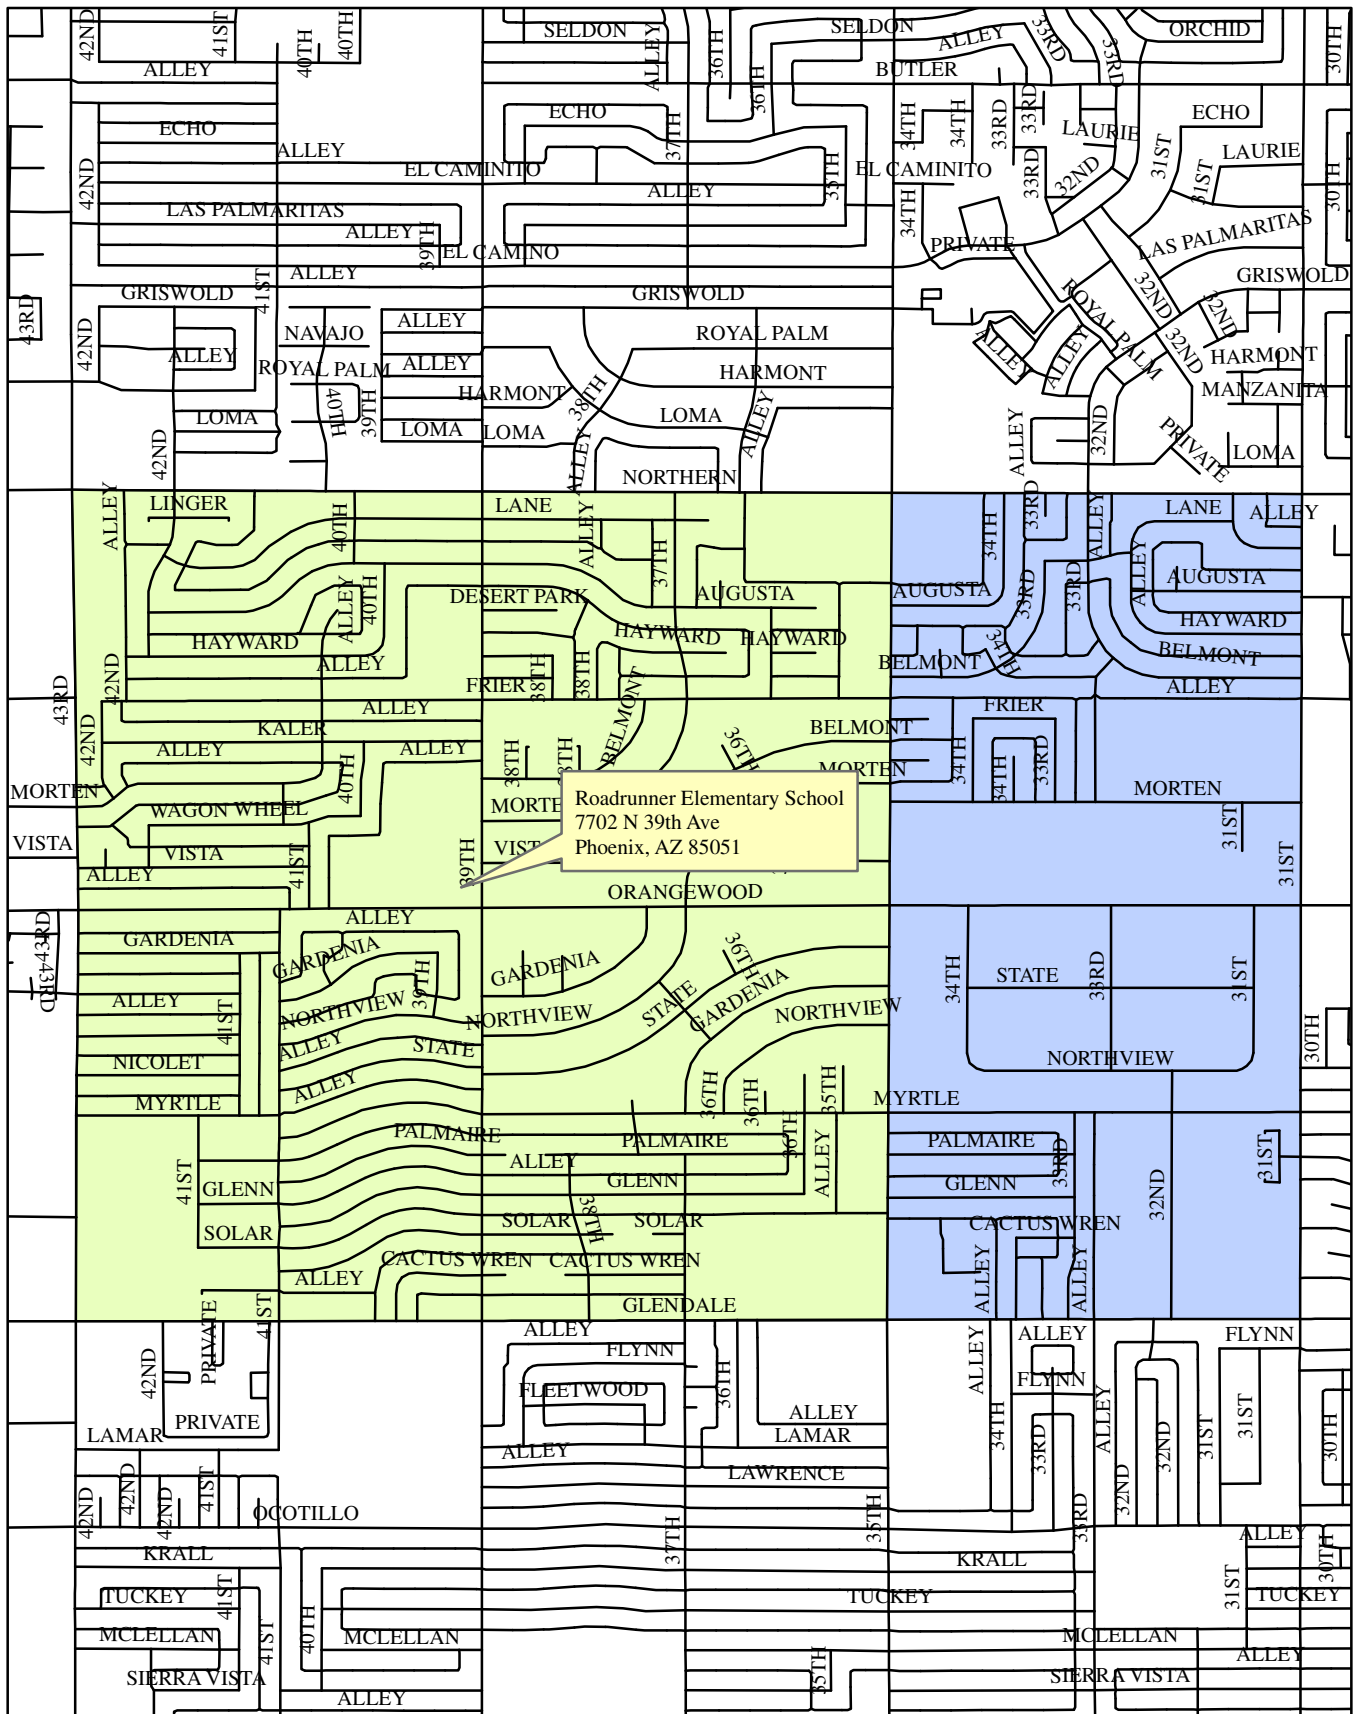

Roadrunner Attendance & Walk Boundaries

Roadrunner Elementary School
 7702 N 39th Ave
 Phoenix, AZ 85051

Walk Boundary
 Attendance Boundary

Washington Elementary Schools
 Transportation Department
 Tom Davis
 602-896-5249