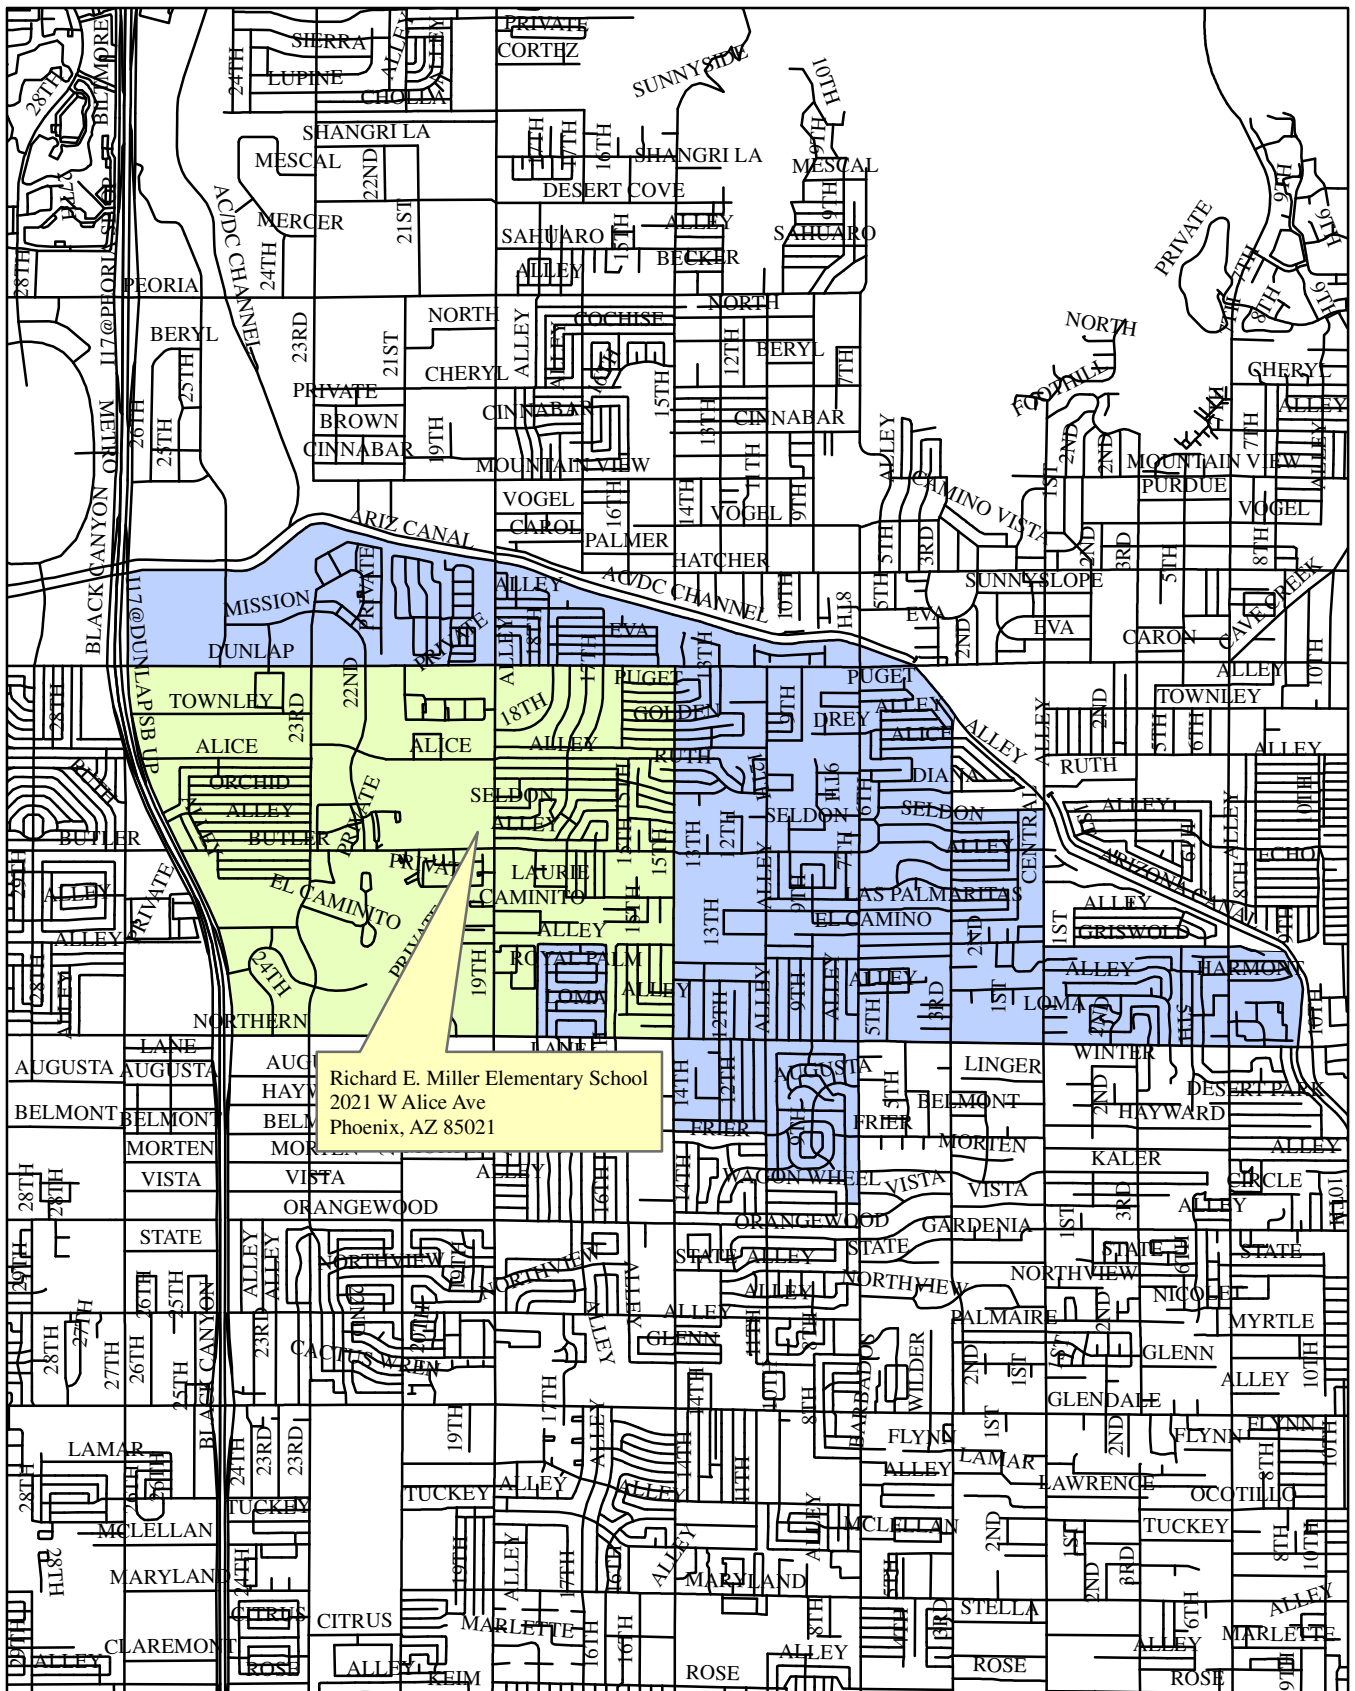

Richard E. Miller Attendance & Walk Boundaries

Richard E. Miller Elementary School
 2021 W Alice Ave
 Phoenix, AZ 85021

- Walk Boundary
- Attendance Boundary

Washington Elementary Schools
 Transportation Department
 Tom Davis
 602-896-5249