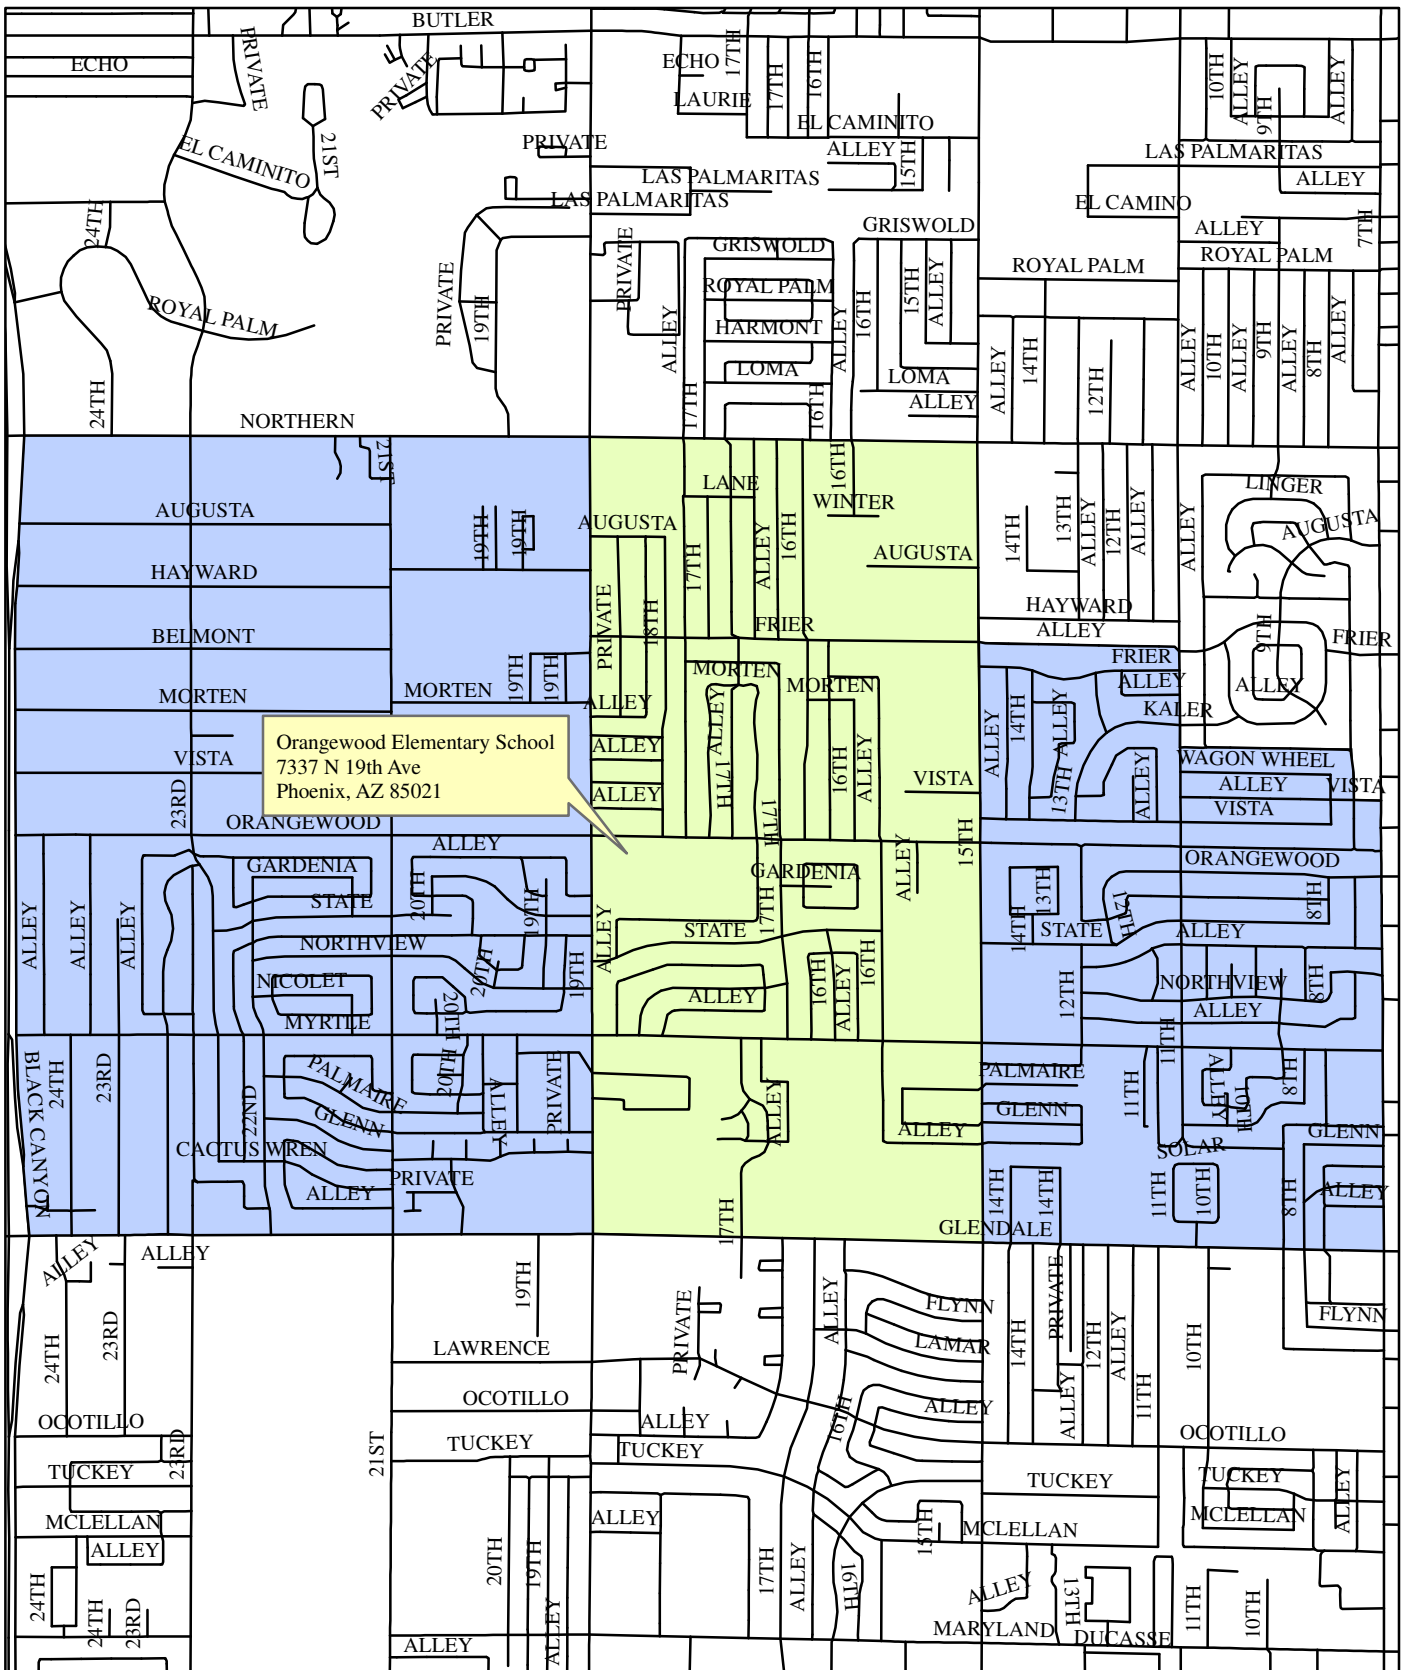

# Orangewood Attendance & Walk Boundaries

- Walk Boundary
- Attendance Boundary

Washington Elementary Schools  
 Transportation Department  
 Tom Davis  
 602-896-5249