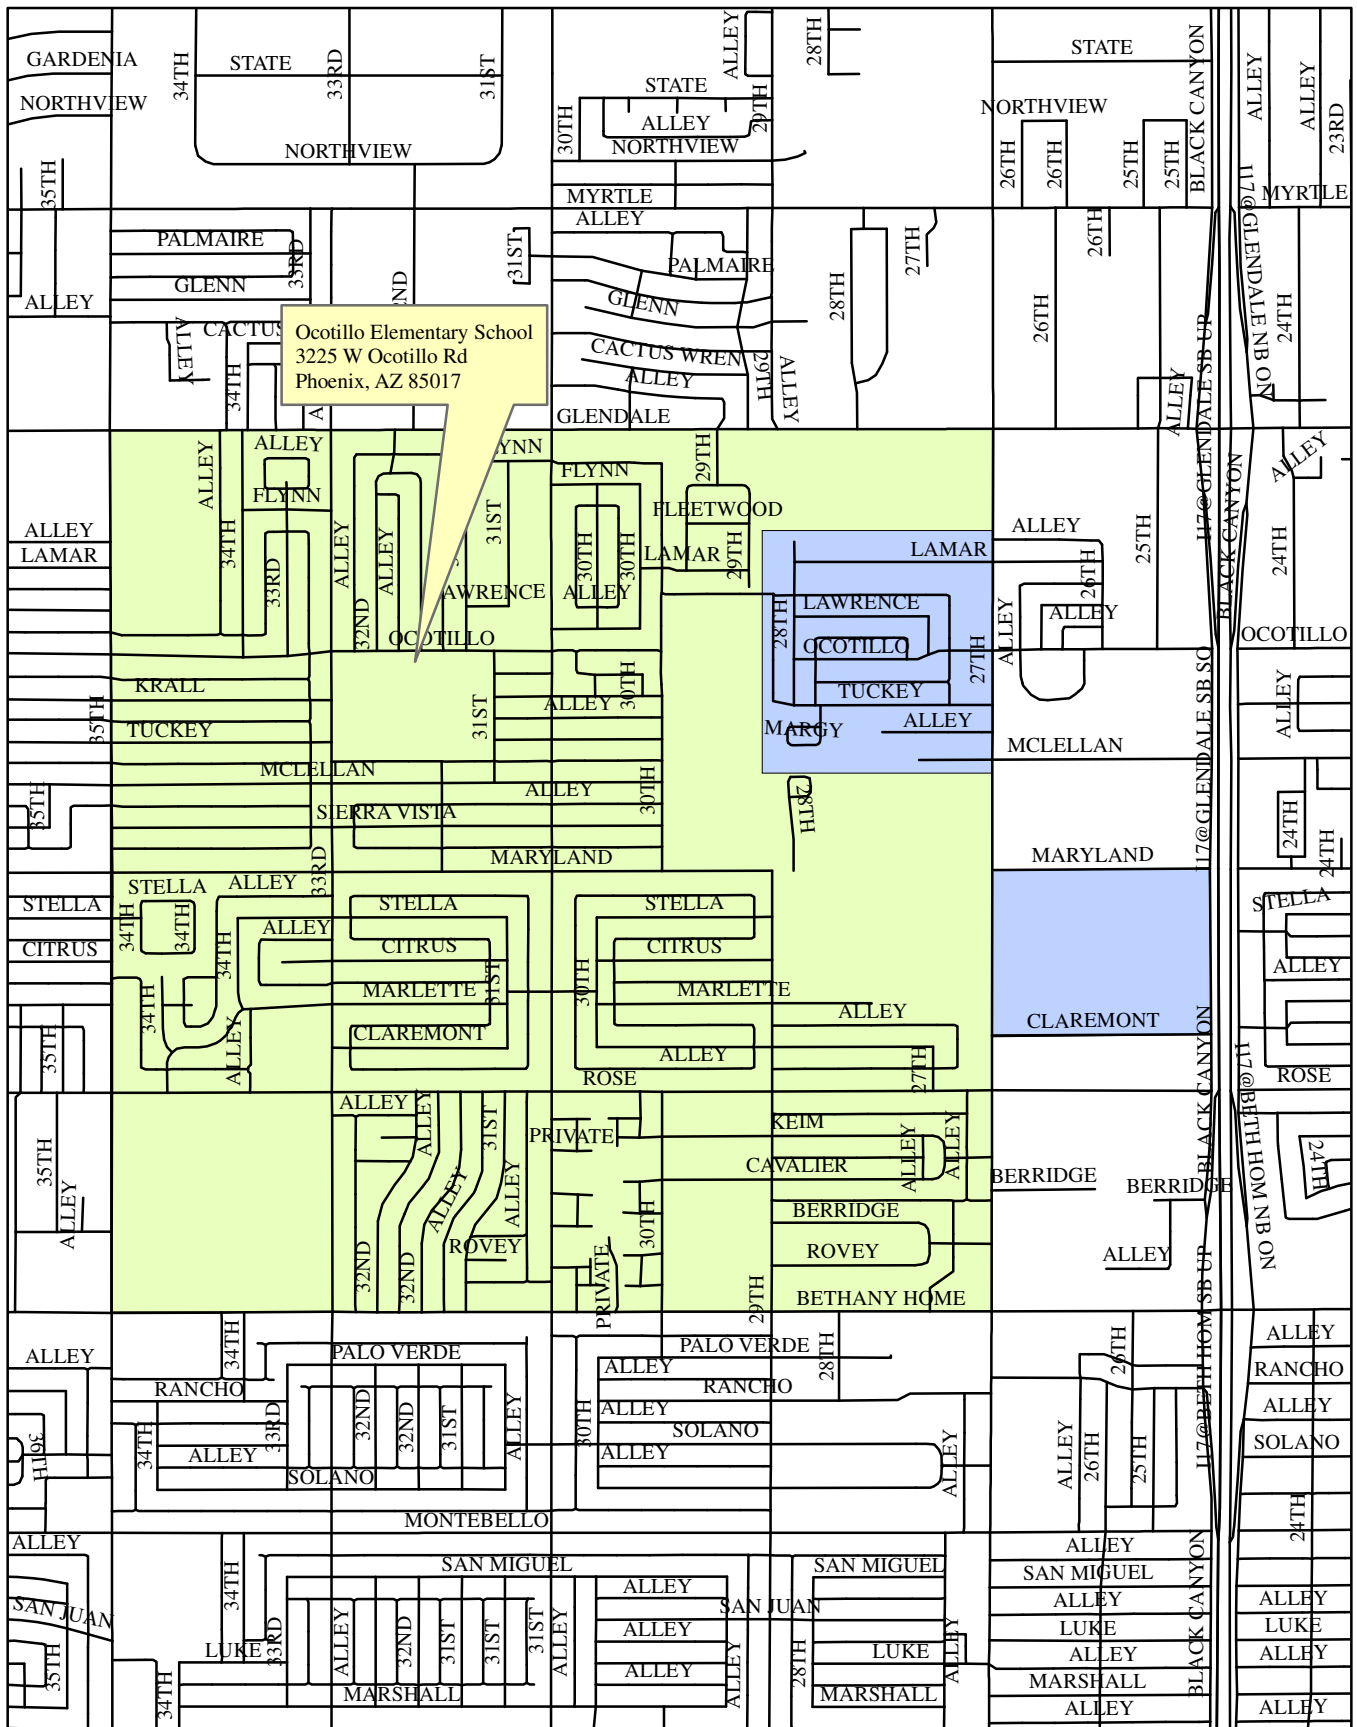

# Ocotillo Attendance & Walk Boundaries

Ocotillo Elementary School  
3225 W Ocotillo Rd  
Phoenix, AZ 85017

- Walk Boundary
- Attendance Boundary

Washington Elementary Schools  
Transportation Department  
Tom Davis  
602-896-5249