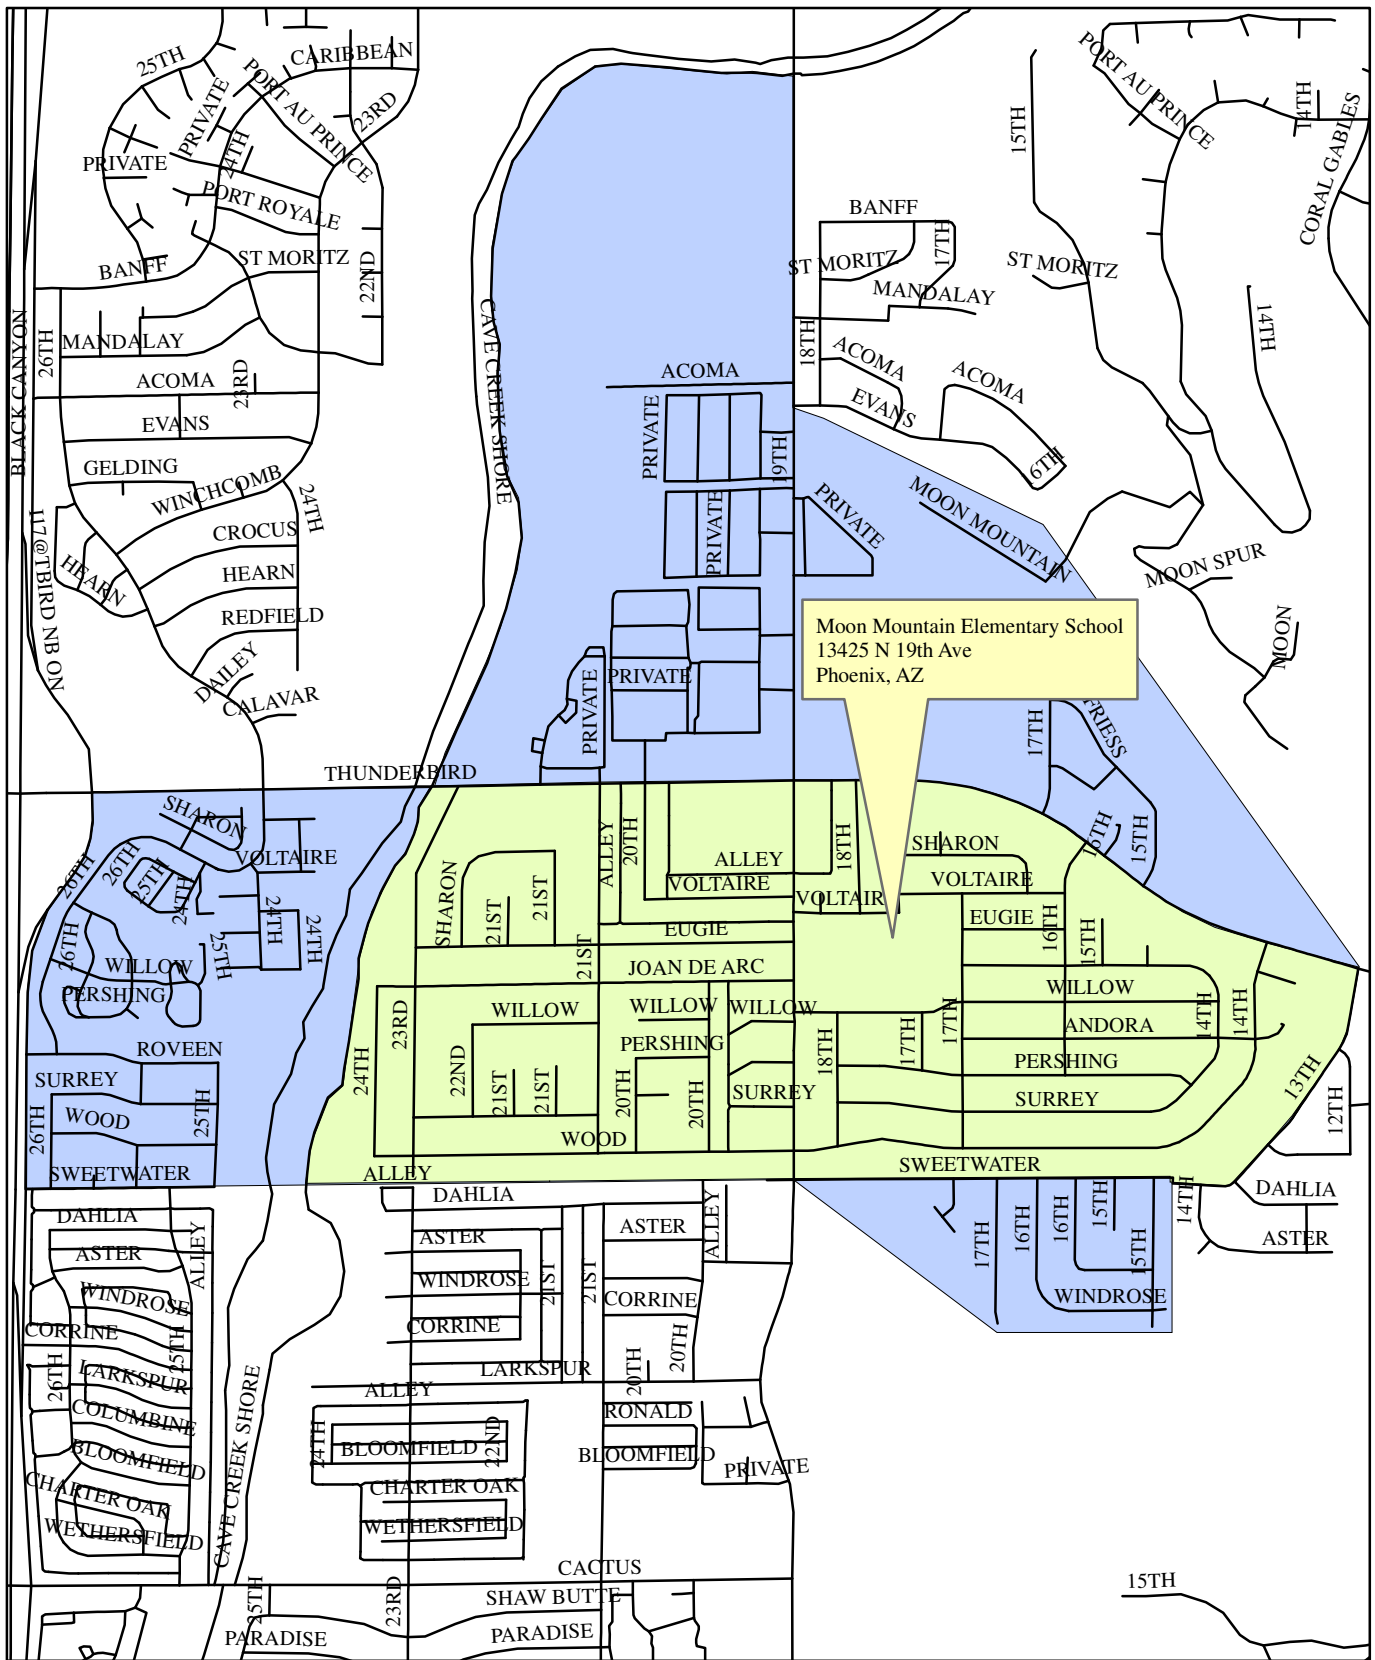

Moon Mountain Attendance & Walk Boundaries

Moon Mountain Elementary School
 13425 N 19th Ave
 Phoenix, AZ

- Walk Boundary
- Attendance Boundary

Washington Elementary Schools
 Transportation Department
 Tom Davis
 602-896-5249