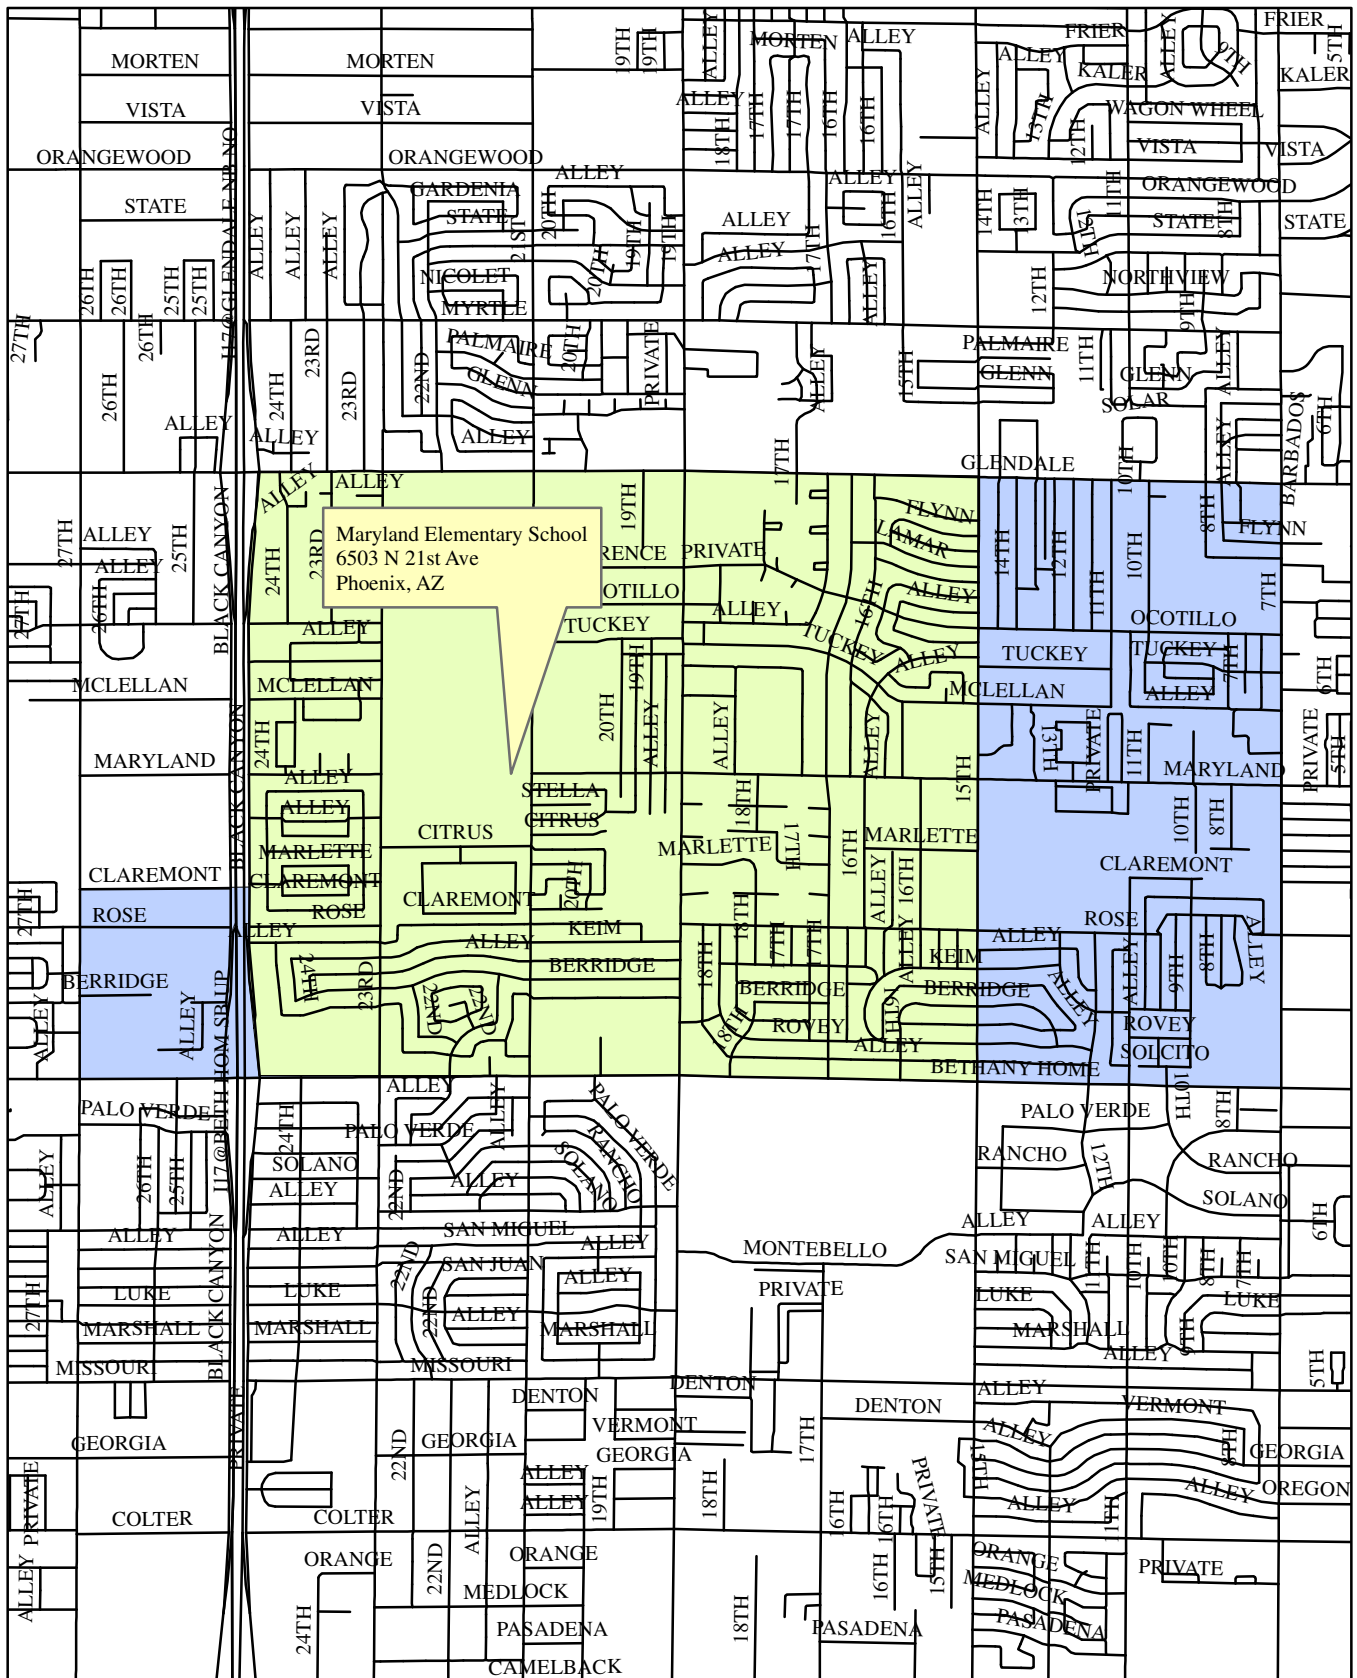

# Maryland Attendance & Walk Boundaries

- Walk Boundary
- Attendance Boundary

Washington Elementary Schools  
 Transportation Department  
 Tom Davis  
 602-896-5249