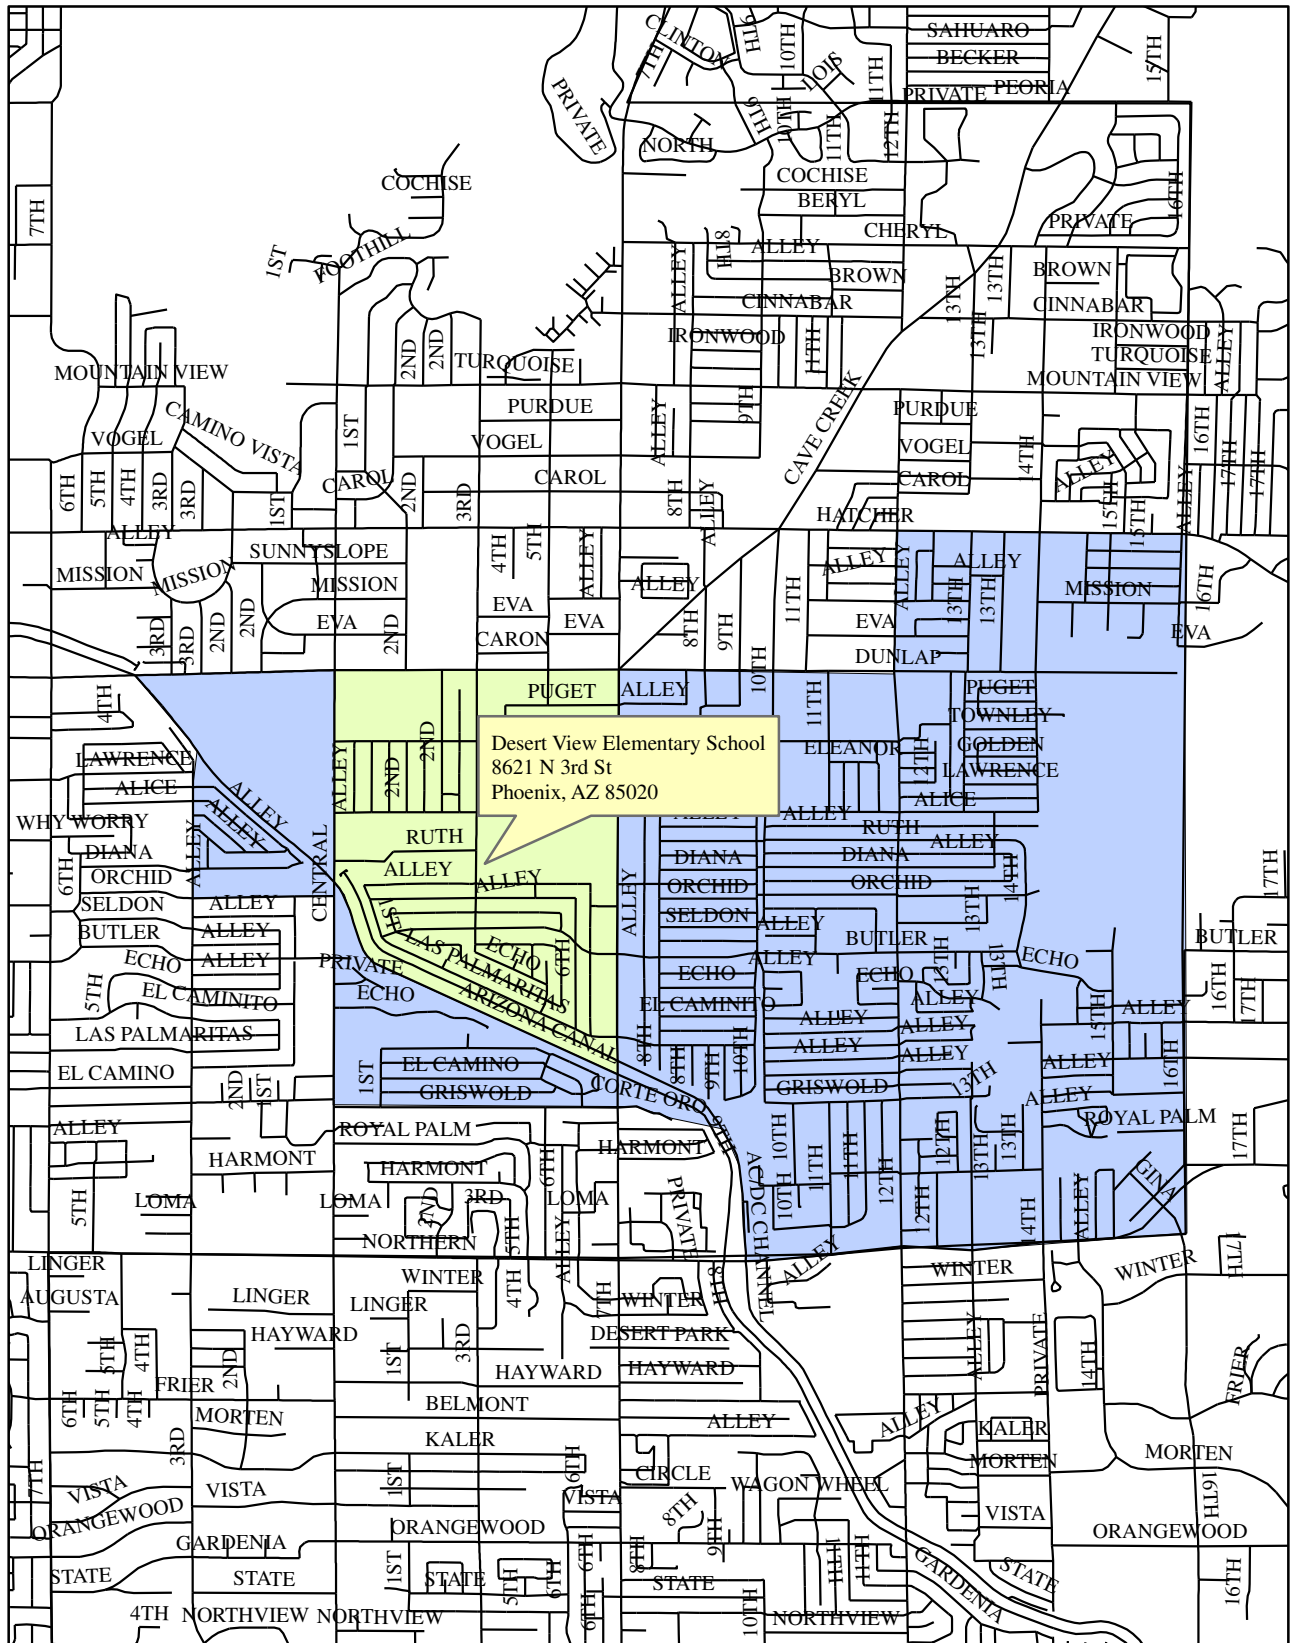

Desert View Attendance & Walk Boundaries

- Attendance Boundary
- Walk Boundary

Washington Elementary Schools
Transportation Department
Tom Davis
602-896-5249