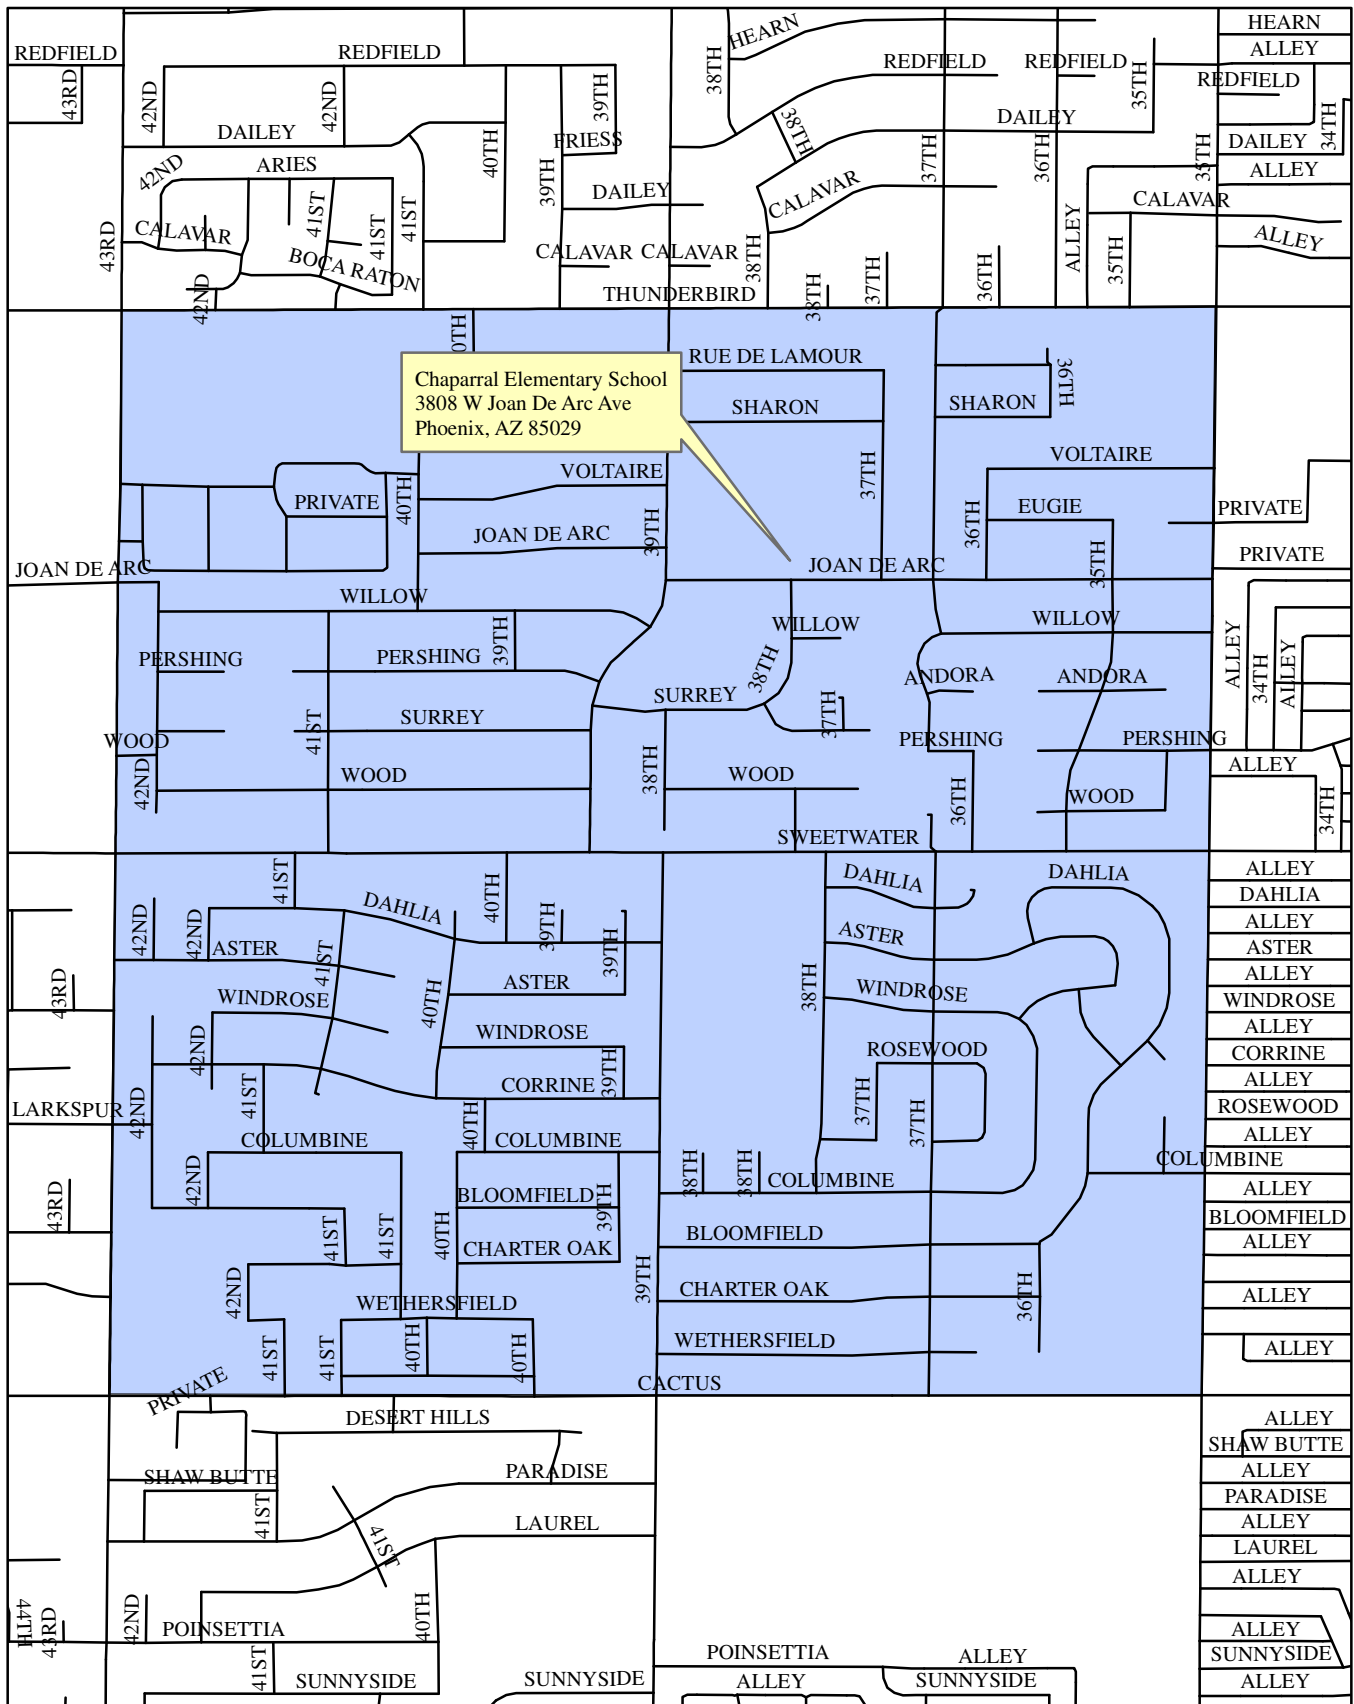

Chaparral Attendance Boundary

Chaparral Elementary School
 3808 W Joan De Arc Ave
 Phoenix, AZ 85029

 Attendance Boundary

Washington Elementary Schools
 Transportation Department
 Tom Davis
 602-896-5249