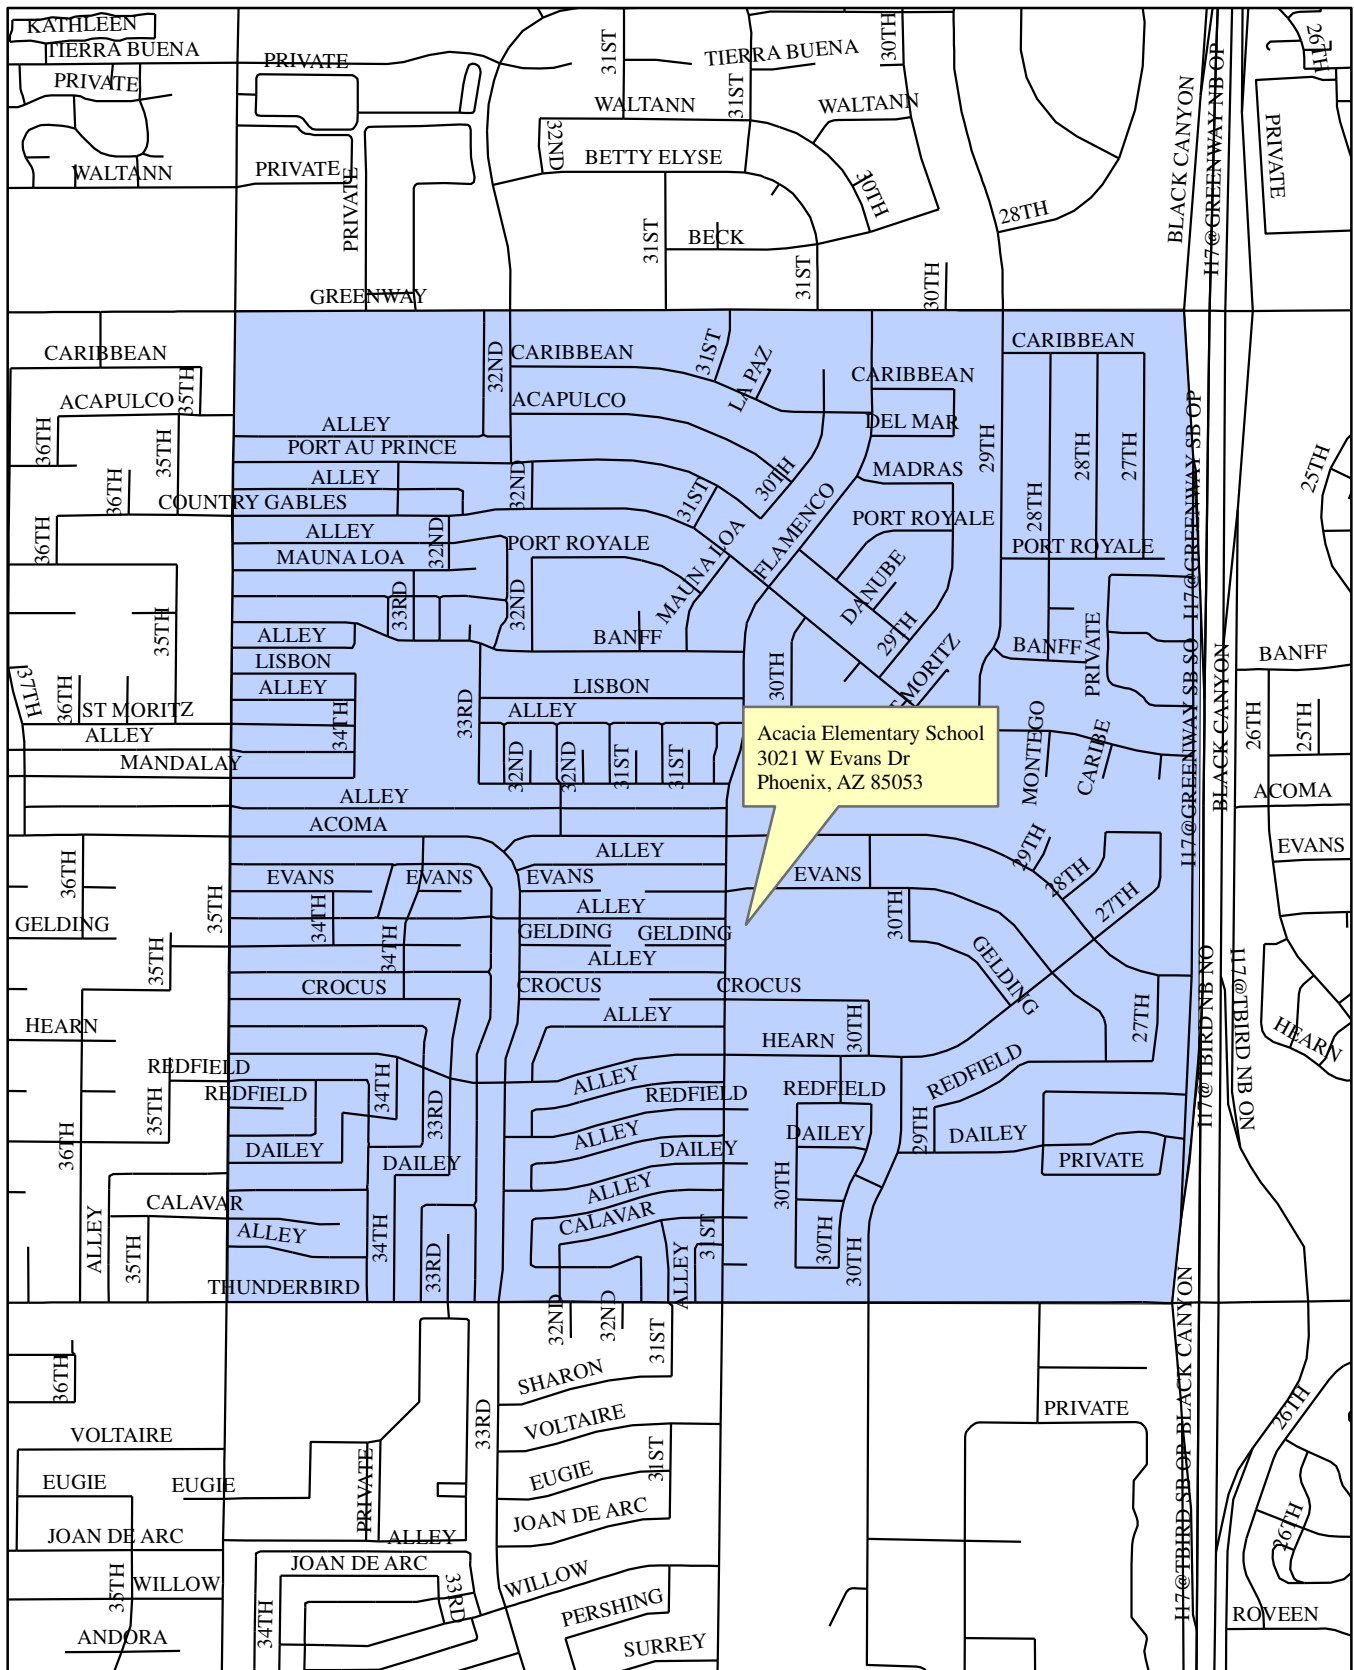

Acacia - Attendance Boundary

Acacia Elementary School
 3021 W Evans Dr
 Phoenix, AZ 85053

 Attendance Boundary

Washington Elementary Schools
 Transportation Department
 Tom Davis
 602-896-5249